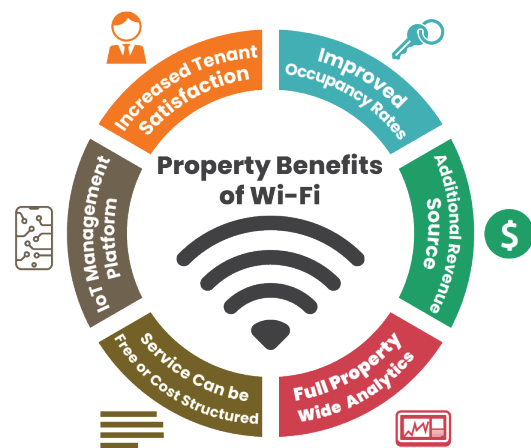

24X7 SUPPORT SERVICES

- Login difficulties
- Location specific coverage issues
- E-mail & VPN issues
- 24x7x365 monitoring of your Wi-Fi networks including access points, switches, modems, gateways, bandwidth lines, etc